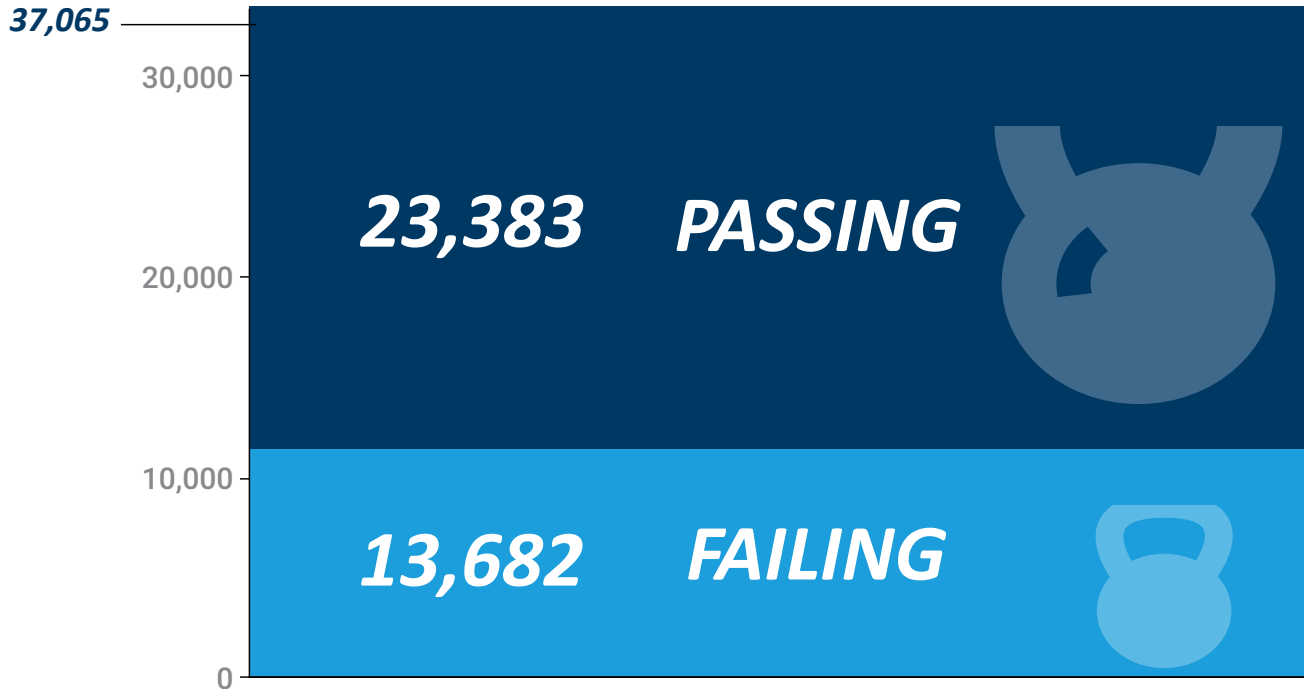

NASM-CPT EXAM DATA STATISTICS

TOTAL NUMBER OF CURRENT NASM-CPT's: 88,763

EXAM

NASM-CPT

TOTAL OF NASM-CPT EXAM CANDIDATES: 37,065

DATES OF REPORT: JANUARY 1, 2021 – DECEMBER 31, 2021