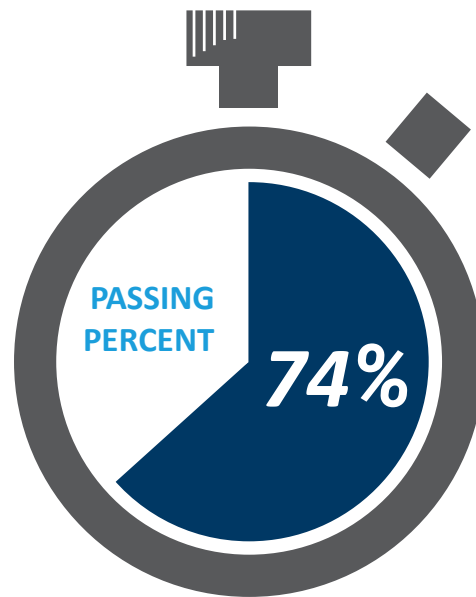

# NASM-CPT EXAM DATA STATISTICS

TOTAL NUMBER OF CURRENT NASM-CPT's: 75,020

## EXAM → NASM-CPT

TOTAL OF NASM-CPT EXAM CANDIDATES: 31,385

DATES OF REPORT: JANUARY 1, 2020 – DECEMBER 31, 2020